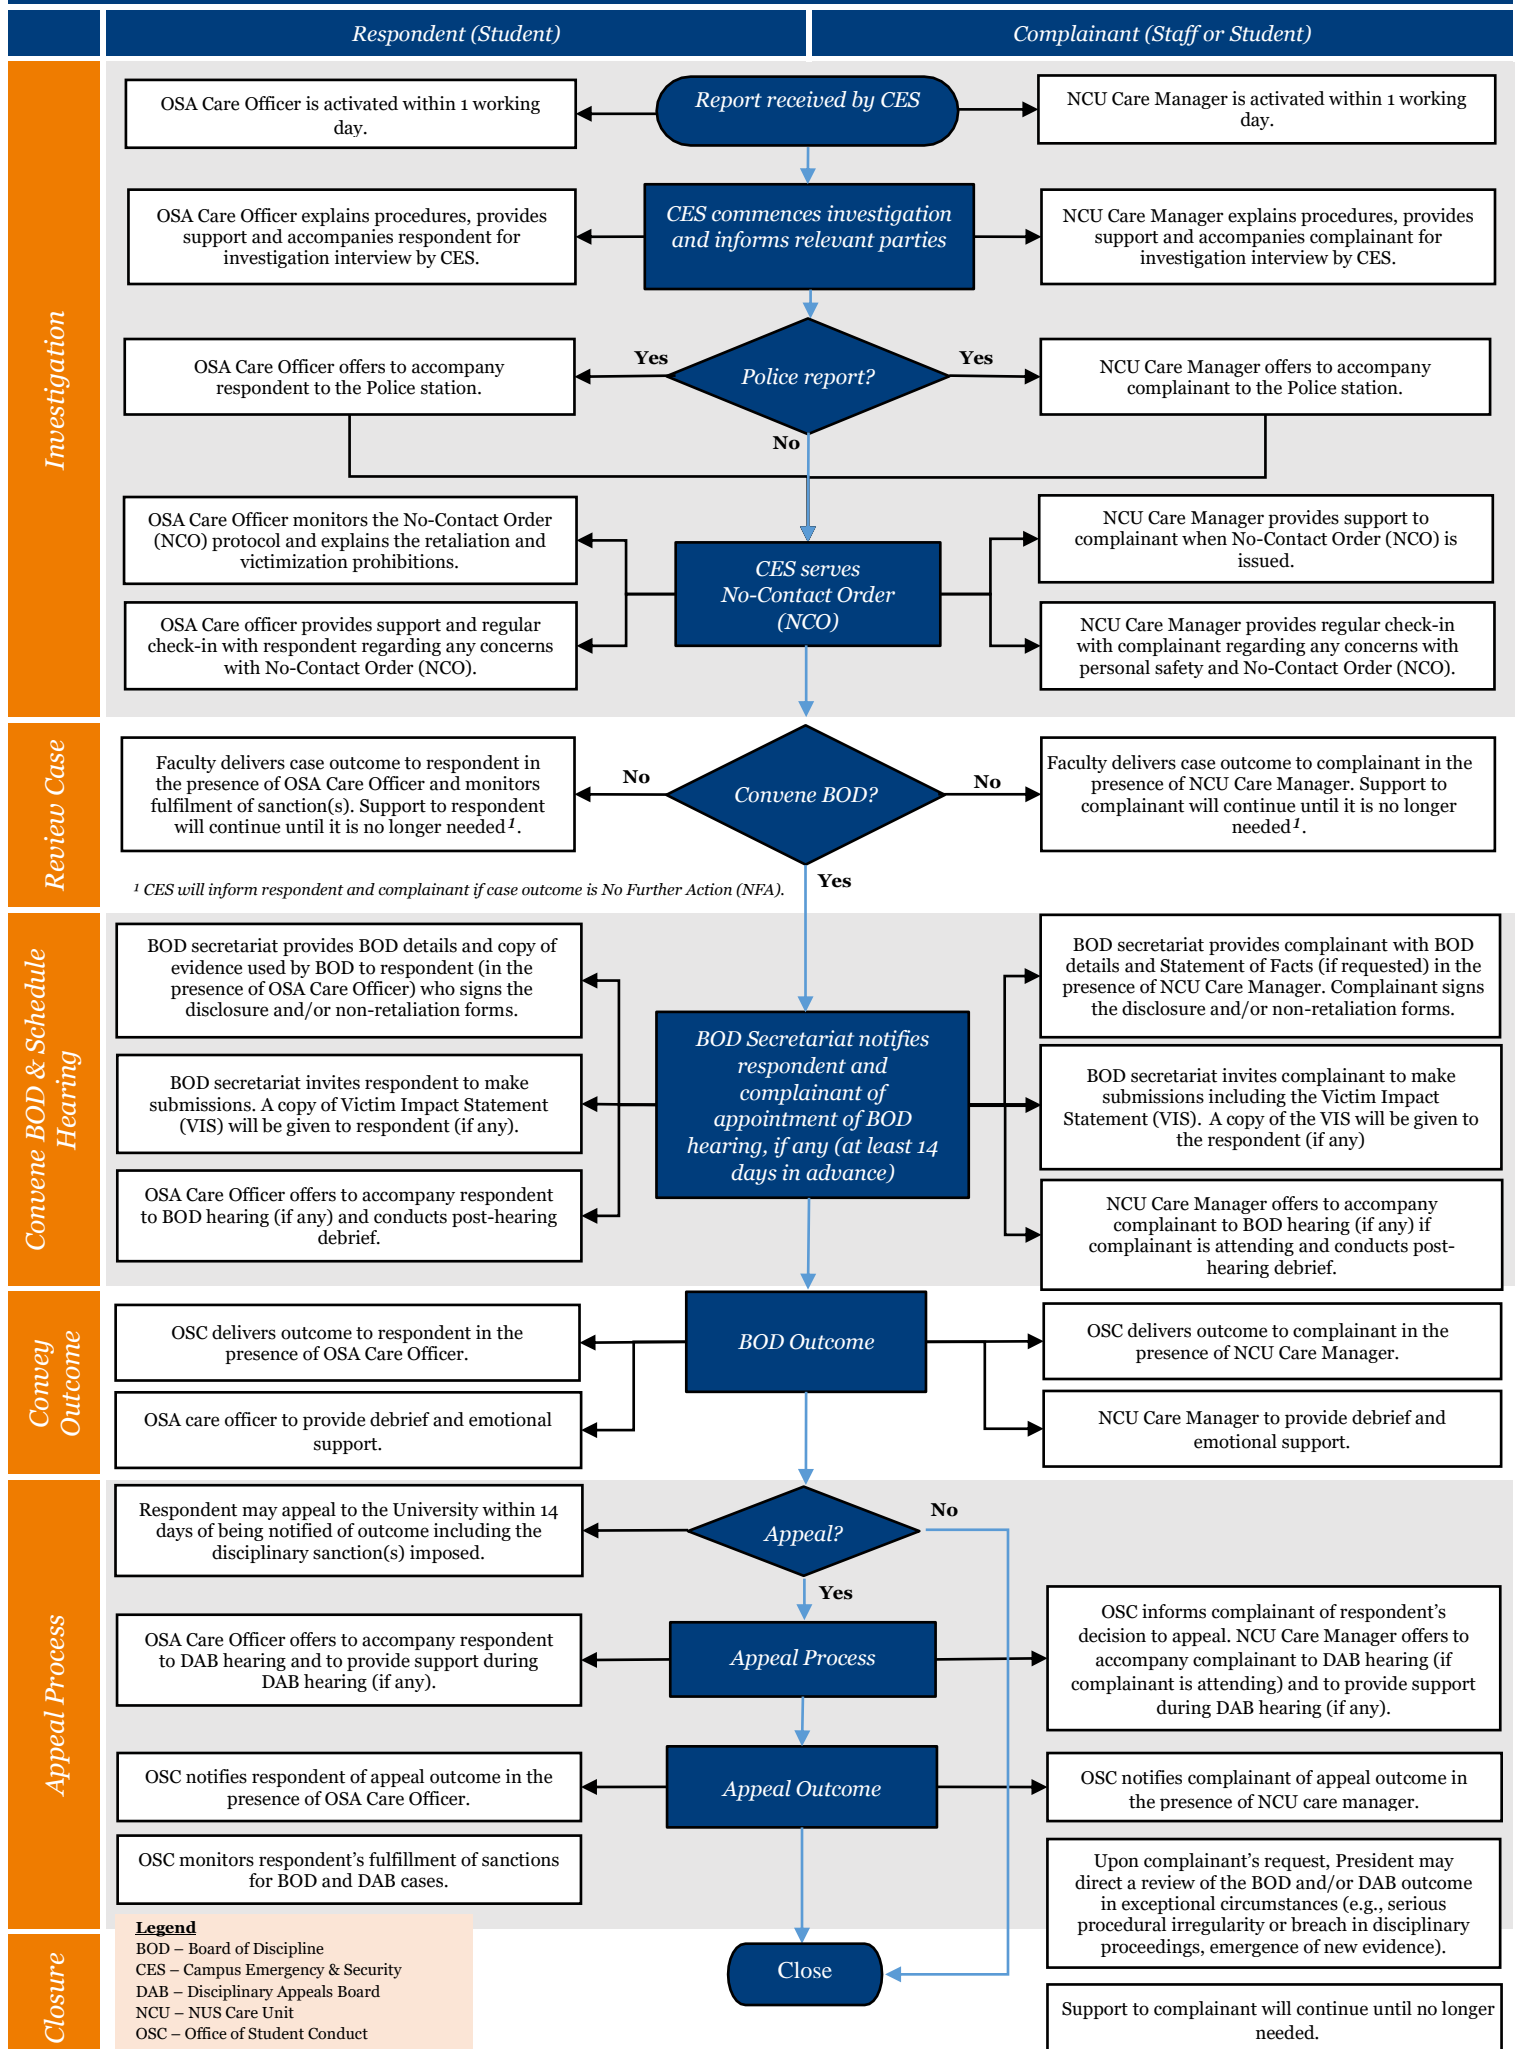

# SUPPORT PROVIDED FOR SEXUAL MISCONDUCT CASES (STUDENT MISCONDUCT)

<sup>1</sup> CES will inform respondent and complainant if case outcome is No Further Action (NFA).

- Legend**
- BOD – Board of Discipline
  - CES – Campus Emergency & Security
  - DAB – Disciplinary Appeals Board
  - NCU – NUS Care Unit
  - OSC – Office of Student Conduct
  - OSA – Office of Student Affairs