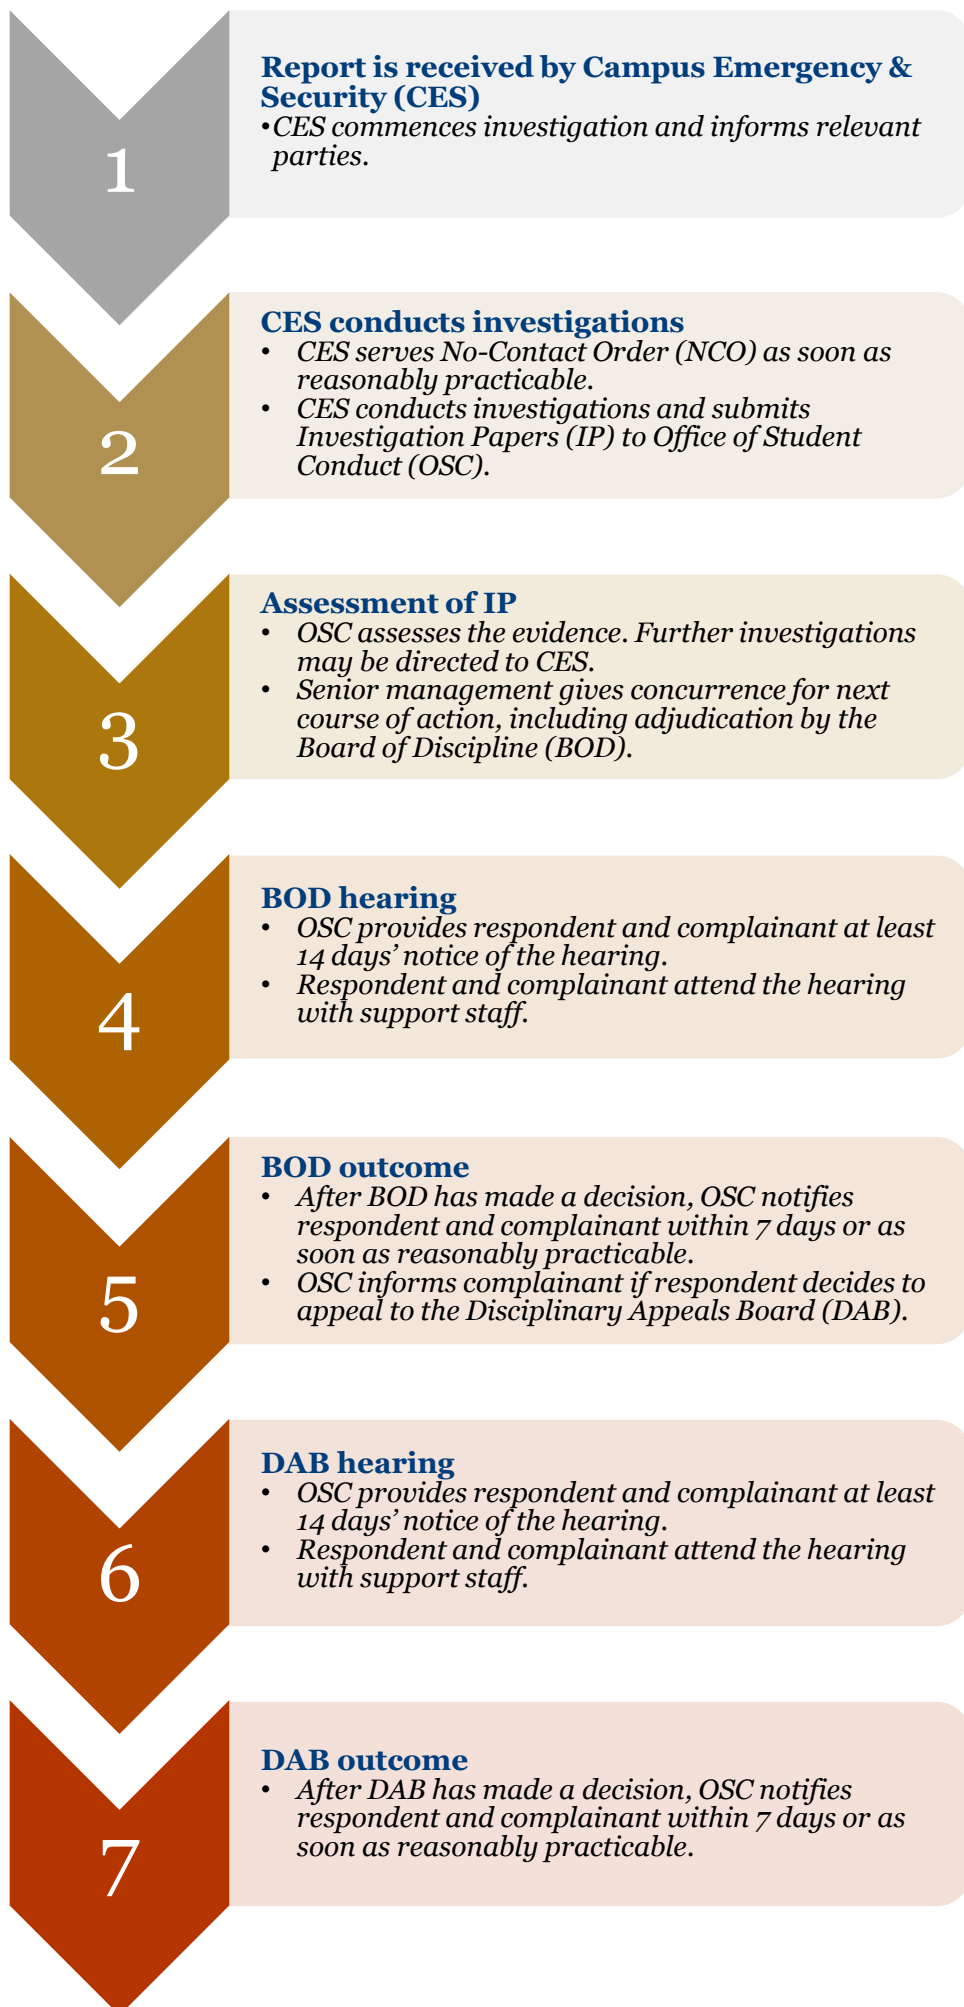

Sexual Misconduct Investigation and Adjudication Process

Disclaimer: This is a general timeframe of the process and may vary depending on the circumstances of each case.

Legend

BOD – Board of Discipline

CES – Campus Emergency & Security

DAB – Disciplinary Appeals Board

OSC – Office of Student Conduct